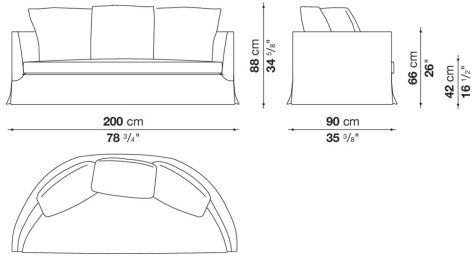

Technical drawings

SMDC20N