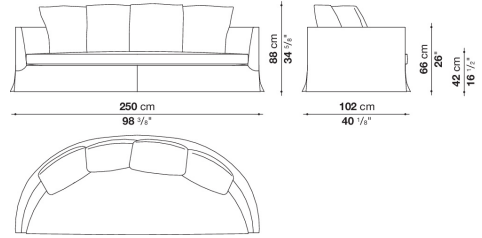

Technical drawings

SMDC25N