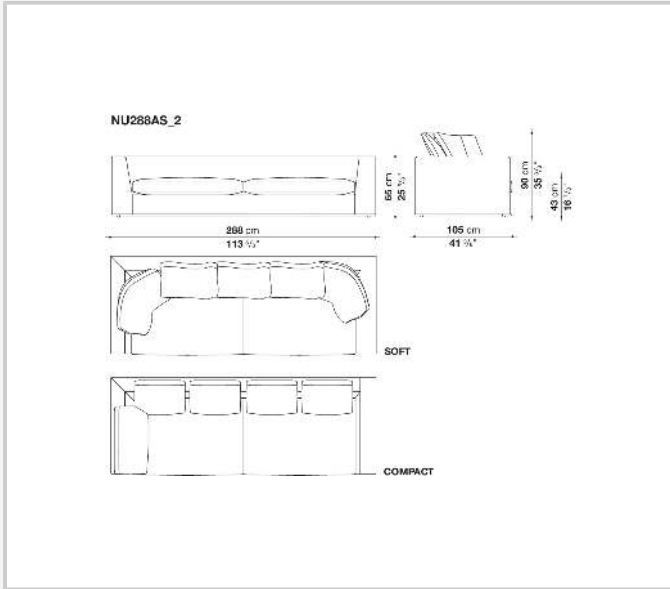

Technical drawings