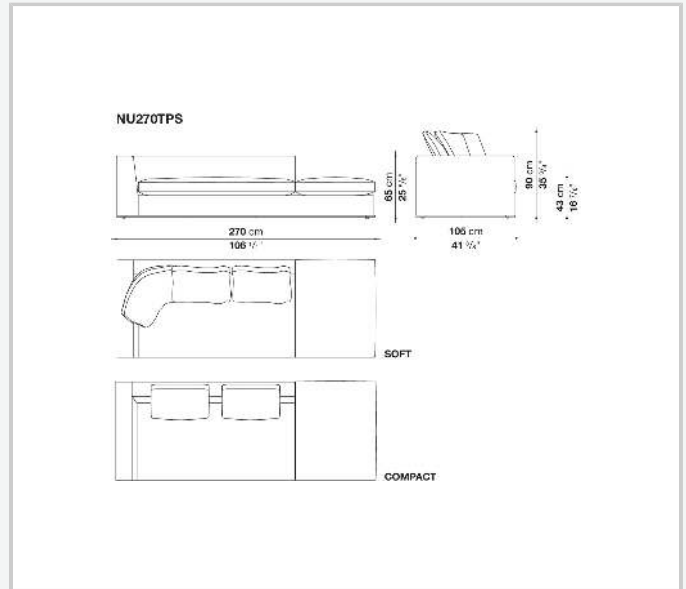

Technical drawings