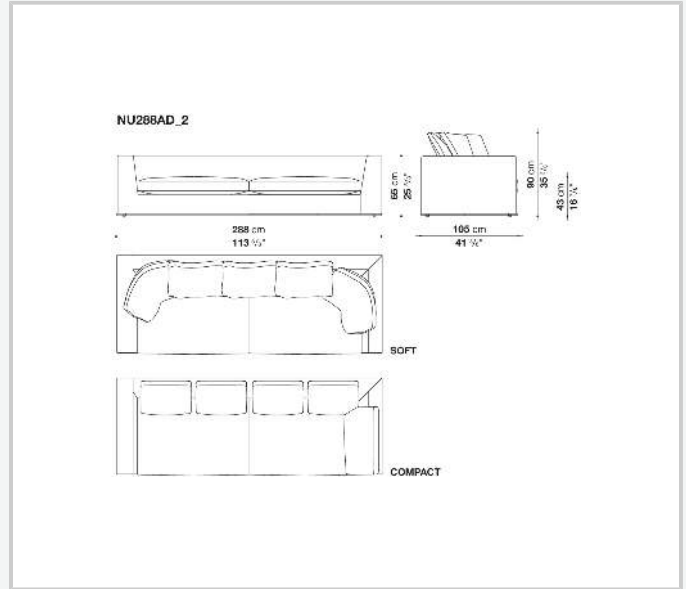

Technical drawings