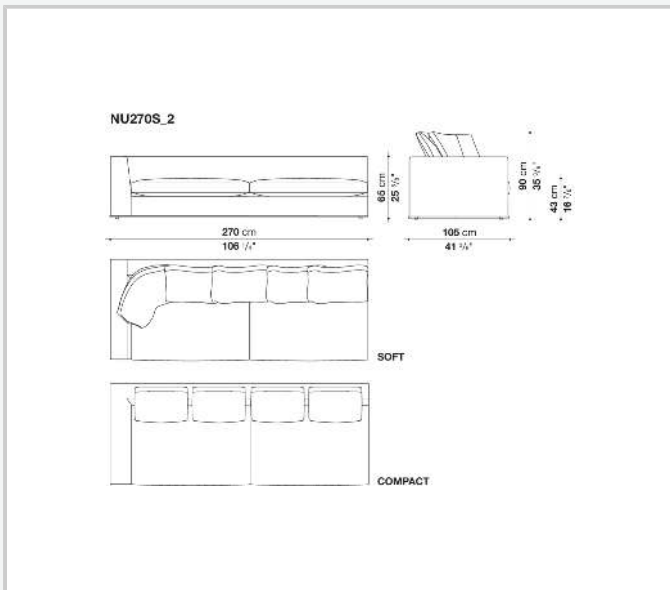

Technical drawings