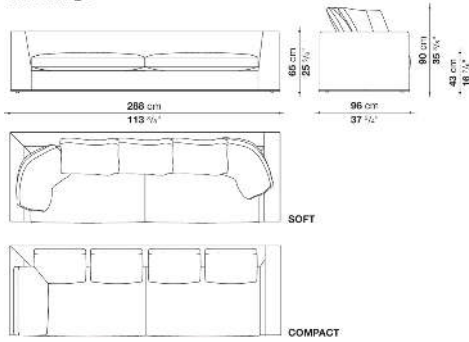

9NU288AS_2