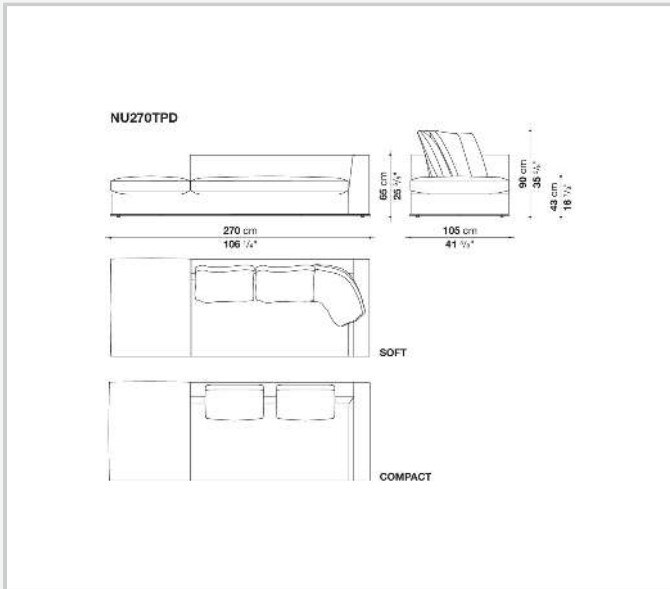

Technical drawings