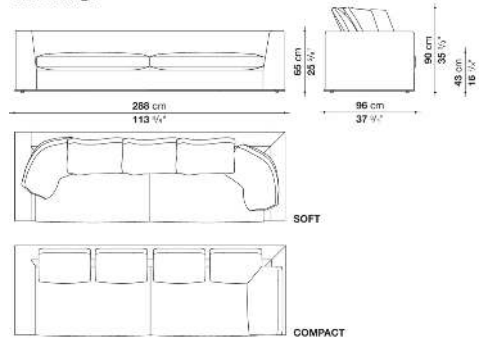

9NU288AD_2