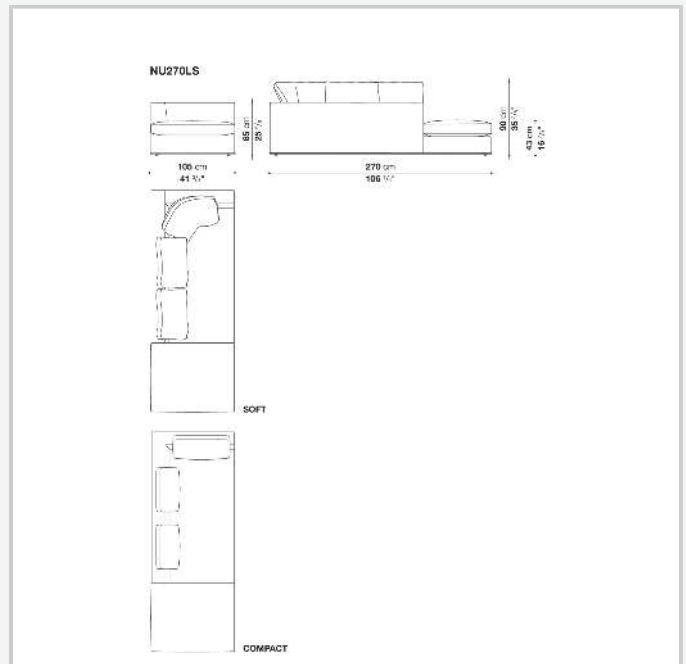

Technical drawings