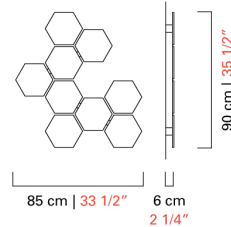

## 7372/B

COLLECTION	Marrakech
TYPOLOGY	Wall sconces
HEIGHT	135 cm <i>53 inc</i>
WIDTH	145 cm <i>57 inc</i>
DEPTH	6 cm <i>2 1/4 inc</i>
WEIGHT	40 Kg <i>88 lbs</i>
LEVELS	1
SWITCHINGS	1
BULBS	4 Led 12V x 20W - not dimmable - included <i>4 Led 12V x 20W - not dimmable - included</i>
CERTIFICATIONS	EAC
VENETIAN CRYSTAL	Crystal
BESPOKE VENETIAN CRYSTAL	Sand, Cognac, Caramel, Olive, Liquid citron, Periwinkle, Amethyst, Light pink, Cadet Blue, Aquamarine, Light blue, Indigo
METAL STRUCTURES	Painted White

# 7371/B

COLLECTION	Marrakech
TYPOLOGY	Wall sconces
HEIGHT	102 cm <i>40 inc</i>
WIDTH	125 cm <i>49 1/4 inc</i>
DEPTH	6 cm <i>2 1/4 inc</i>
WEIGHT	28 Kg <i>62 lbs</i>
LEVELS	1
SWITCHINGS	1
BULBS	3 Led 12V x 20W - not dimmable - included <i>3 Led 12V x 20W - not dimmable - included</i>
CERTIFICATIONS	EAC
VENETIAN CRYSTAL	Crystal
BESPOKE VENETIAN CRYSTAL	Sand, Cognac, Caramel, Olive, Liquid citron, Periwinkle, Amethyst, Light pink, Cadet Blue, Aquamarine, Light blue, Indigo
METAL STRUCTURES	Painted White

## 7370/B

COLLECTION	Marrakech
TYPOLOGY	Wall sconces
HEIGHT	90 cm <i>35 1/2 inc</i>
WIDTH	85 cm <i>33 1/2 inc</i>
DEPTH	6 cm <i>2 1/4 inc</i>
WEIGHT	21 Kg <i>46 lbs</i>
LEVELS	1
SWITCHINGS	1
BULBS	2 Led 12V x 20W - not dimmable - included <i>2 Led 12V x 20W - not dimmable - included</i>
CERTIFICATIONS	EAC
VENETIAN CRYSTAL	Crystal
BESPOKE VENETIAN CRYSTAL	Sand, Cognac, Caramel, Olive, Liquid citron, Periwinkle, Amethyst, Light pink, Cadet Blue, Aquamarine, Light blue, Indigo
METAL STRUCTURES	Painted White