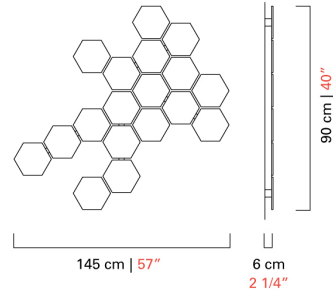

## 7372/B

COLLECTION	Marrakech
TYPOLOGY	Wall sconces
HEIGHT	135 cm <i>53 inc</i>
WIDTH	145 cm <i>57 inc</i>
DEPTH	6 cm <i>2 1/4 inc</i>
WEIGHT	40 Kg <i>88 lbs</i>
LEVELS	1
SWITCHINGS	1
BULBS	4 Led 12V x 20W - not dimmable - included <i>4 Led 12V x 20W - not dimmable - included</i>
CERTIFICATIONS	EAC
VENETIAN CRYSTAL	Crystal
BESPOKE VENETIAN CRYSTAL	Sand, Cognac, Caramel, Olive, Liquid citron, Periwinkle, Amethyst, Light pink, Cadet Blue, Aquamarine, Light blue, Indigo
METAL STRUCTURES	Painted White

# 7371/B

COLLECTION	Marrakech
TYPOLOGY	Wall sconces
HEIGHT	102 cm <i>40 inc</i>
WIDTH	125 cm <i>49 1/4 inc</i>
DEPTH	6 cm <i>2 1/4 inc</i>
WEIGHT	28 Kg <i>62 lbs</i>
LEVELS	1
SWITCHINGS	1
BULBS	3 Led 12V x 20W - not dimmable - included <i>3 Led 12V x 20W - not dimmable - included</i>
CERTIFICATIONS	EAC
VENETIAN CRYSTAL	Crystal
BESPOKE VENETIAN CRYSTAL	Sand, Cognac, Caramel, Olive, Liquid citron, Periwinkle, Amethyst, Light pink, Cadet Blue, Aquamarine, Light blue, Indigo
METAL STRUCTURES	Painted White

## 7370/B

COLLECTION	Marrakech
TYPOLOGY	Wall sconces
HEIGHT	90 cm <i>35 1/2 inc</i>
WIDTH	85 cm <i>33 1/2 inc</i>
DEPTH	6 cm <i>2 1/4 inc</i>
WEIGHT	21 Kg <i>46 lbs</i>
LEVELS	1
SWITCHINGS	1
BULBS	2 Led 12V x 20W - not dimmable - included <i>2 Led 12V x 20W - not dimmable - included</i>
CERTIFICATIONS	EAC
VENETIAN CRYSTAL	Crystal
BESPOKE VENETIAN CRYSTAL	Sand, Cognac, Caramel, Olive, Liquid citron, Periwinkle, Amethyst, Light pink, Cadet Blue, Aquamarine, Light blue, Indigo
METAL STRUCTURES	Painted White