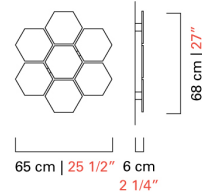

Barovier&Toso

VENEZIA 1295

7369/B

COLLECTION	Marrakech
TYPOLOGY	Wall sconces
HEIGHT	68 cm <i>27 inc</i>
WIDTH	65 cm <i>25 1/2 inc</i>
DEPTH	6 cm <i>2 1/4 inc</i>
WEIGHT	17 Kg <i>37 lbs</i>
LEVELS	1
SWITCHINGS	1
BULBS	1 Led 12V x 20W - not dimmable - included <i>1 Led 12V x 20W - not dimmable - included</i>
CERTIFICATIONS	EAC
VENETIAN CRYSTAL	Crystal
BESPOKE VENETIAN CRYSTAL	Sand, Cognac, Caramel, Olive, Liquid citron, Periwinkle, Amethyst, Light pink, Cadet Blue, Aquamarine, Light blue, Indigo
METAL STRUCTURES	Painted White