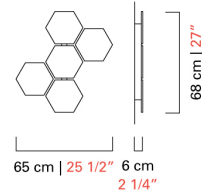

## 7370/B

COLLECTION	Marrakech
TYPOLOGY	Wall sconces
HEIGHT	90 cm <i>35 1/2 inc</i>
WIDTH	85 cm <i>33 1/2 inc</i>
DEPTH	6 cm <i>2 1/4 inc</i>
WEIGHT	21 Kg <i>46 lbs</i>
LEVELS	1
SWITCHINGS	1
BULBS	2 Led 12V x 20W - not dimmable - included <i>2 Led 12V x 20W - not dimmable - included</i>
CERTIFICATIONS	EAC
VENETIAN CRYSTAL	Crystal
BESPOKE VENETIAN CRYSTAL	Sand, Cognac, Caramel, Olive, Liquid citron, Periwinkle, Amethyst, Light pink, Cadet Blue, Aquamarine, Light blue, Indigo
METAL STRUCTURES	Painted White

## 7369/B

---

COLLECTION	Marrakech
TYPOLOGY	Wall sconces
HEIGHT	68 cm <i>27 inc</i>
WIDTH	65 cm <i>25 1/2 inc</i>
DEPTH	6 cm <i>2 1/4 inc</i>
WEIGHT	17 Kg <i>37 lbs</i>
LEVELS	1
SWITCHINGS	1
BULBS	1 Led 12V x 20W - not dimmable - included <i>1 Led 12V x 20W - not dimmable - included</i>
CERTIFICATIONS	EAC
VENETIAN CRYSTAL	Crystal
BESPOKE VENETIAN CRYSTAL	Sand, Cognac, Caramel, Olive, Liquid citron, Periwinkle, Amethyst, Light pink, Cadet Blue, Aquamarine, Light blue, Indigo
METAL STRUCTURES	Painted White

## 7368/B

---

COLLECTION	Marrakech
TYPOLOGY	Wall sconces
HEIGHT	68 cm <i>27 inc</i>
WIDTH	65 cm <i>25 1/2 inc</i>
DEPTH	6 cm <i>2 1/4 inc</i>
WEIGHT	12 Kg <i>26 lbs</i>
LEVELS	1
SWITCHINGS	1
BULBS	1 Led 12V x 20W - not dimmable - included <i>1 Led 12V x 20W - not dimmable - included</i>
CERTIFICATIONS	EAC
VENETIAN CRYSTAL	Crystal
BESPOKE VENETIAN CRYSTAL	Sand, Cognac, Caramel, Olive, Liquid citron, Periwinkle, Amethyst, Light pink, Cadet Blue, Aquamarine, Light blue, Indigo
METAL STRUCTURES	Painted White