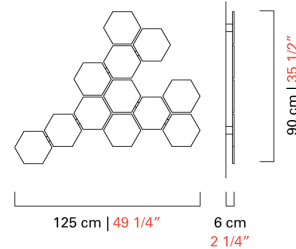

## 7372/B

COLLECTION	Marrakech
TYPOLOGY	Wall sconces
HEIGHT	135 cm <i>53 inc</i>
WIDTH	145 cm <i>57 inc</i>
DEPTH	6 cm <i>2 1/4 inc</i>
WEIGHT	40 Kg <i>88 lbs</i>
LEVELS	1
SWITCHINGS	1
BULBS	4 Led 12V x 20W - not dimmable - included <i>4 Led 12V x 20W - not dimmable - included</i>
CERTIFICATIONS	EAC
VENETIAN CRYSTAL	Crystal
BESPOKE VENETIAN CRYSTAL	Sand, Cognac, Caramel, Olive, Liquid citron, Periwinkle, Amethyst, Light pink, Cadet Blue, Aquamarine, Light blue, Indigo
METAL STRUCTURES	Painted White

# 7371/B

COLLECTION	Marrakech
TYPOLOGY	Wall sconces
HEIGHT	102 cm <i>40 inc</i>
WIDTH	125 cm <i>49 1/4 inc</i>
DEPTH	6 cm <i>2 1/4 inc</i>
WEIGHT	28 Kg <i>62 lbs</i>
LEVELS	1
SWITCHINGS	1
BULBS	3 Led 12V x 20W - not dimmable - included <i>3 Led 12V x 20W - not dimmable - included</i>
CERTIFICATIONS	EAC
VENETIAN CRYSTAL	Crystal
BESPOKE VENETIAN CRYSTAL	Sand, Cognac, Caramel, Olive, Liquid citron, Periwinkle, Amethyst, Light pink, Cadet Blue, Aquamarine, Light blue, Indigo
METAL STRUCTURES	Painted White

## 7370/B

COLLECTION	Marrakech
TYPOLOGY	Wall sconces
HEIGHT	90 cm <i>35 1/2 inc</i>
WIDTH	85 cm <i>33 1/2 inc</i>
DEPTH	6 cm <i>2 1/4 inc</i>
WEIGHT	21 Kg <i>46 lbs</i>
LEVELS	1
SWITCHINGS	1
BULBS	2 Led 12V x 20W - not dimmable - included <i>2 Led 12V x 20W - not dimmable - included</i>
CERTIFICATIONS	EAC
VENETIAN CRYSTAL	Crystal
BESPOKE VENETIAN CRYSTAL	Sand, Cognac, Caramel, Olive, Liquid citron, Periwinkle, Amethyst, Light pink, Cadet Blue, Aquamarine, Light blue, Indigo
METAL STRUCTURES	Painted White