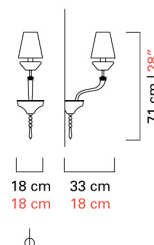

Barovier&Toso

VENEZIA 1295

5695/01

COLLECTION	Président
TYPOLOGY	Wall sconces
HEIGHT	71 cm <i>28 inc</i>
WIDTH	18 cm <i>7 inc</i>
DEPTH	33 cm <i>13 inc</i>
WEIGHT	3 Kg <i>7 lbs</i>
LEVELS	1
SWITCHINGS	1
BULBS	1 E14 x 60W - dimmable - not included <i>1 E12 x 60W - dimmable - not included</i>
CERTIFICATIONS	UL - CCC - EAC
VENETIAN CRYSTAL	Crystal, White, Grey, Sand, Olive, Bluastro, Indigo, Periwinkle, Gold, Black
BESPOKE VENETIAN CRYSTAL	Amethyst, Cadet Blue, Aquamarine, Light blue, Brown, Cognac, Liquid citron, Light pink, Antalia Green, Violet, Caramel
SHADES	White, Black, Black Inner Gold
METAL STRUCTURES	Polished Chrome, Galvanized Gold

Barovier&Toso

VENEZIA 1295

5695/02

COLLECTION	Président
TYPOLOGY	Wall sconces
HEIGHT	71 cm <i>28 inc</i>
WIDTH	50 cm <i>19 1/2 inc</i>
DEPTH	25 cm <i>10 inc</i>
WEIGHT	4 Kg <i>9 lbs</i>
LEVELS	1
SWITCHINGS	1
BULBS	2 E14 x 60W - dimmable - not included <i>2 E12 x 60W - dimmable - not included</i>
CERTIFICATIONS	UL - CCC - EAC
VENETIAN CRYSTAL	Crystal, White, Grey, Sand, Olive, Bluastro, Indigo, Periwinkle, Gold, Black
BESPOKE VENETIAN CRYSTAL	Amethyst, Cadet Blue, Aquamarine, Light blue, Brown, Cognac, Liquid citron, Light pink, Antalia Green, Violet, Caramel
SHADES	White, Black, Black Inner Gold
METAL STRUCTURES	Polished Chrome, Galvanized Gold