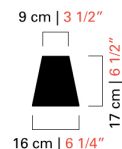

Barovier&Toso

VENEZIA 1295

5695/01

COLLECTION	Président
TYPOLOGY	Wall sconces
HEIGHT	71 cm <i>28 inc</i>
WIDTH	18 cm <i>7 inc</i>
DEPTH	33 cm <i>13 inc</i>
WEIGHT	3 Kg <i>7 lbs</i>
LEVELS	1
SWITCHINGS	1
BULBS	1 E14 x 60W - dimmable - not included <i>1 E12 x 60W - dimmable - not included</i>
CERTIFICATIONS	UL - CCC - EAC
VENETIAN CRYSTAL	Crystal, White, Grey, Sand, Olive, Bluastro, Indigo, Periwinkle, Gold, Black
BESPOKE VENETIAN CRYSTAL	Amethyst, Cadet Blue, Aquamarine, Light blue, Brown, Cognac, Liquid citron, Light pink, Antalia Green, Violet, Caramel
SHADES	White, Black, Black Inner Gold
METAL STRUCTURES	Polished Chrome, Galvanized Gold

Barovier&Toso

VENEZIA 1295

5695/02

COLLECTION	Président
TYPOLOGY	Wall sconces
HEIGHT	71 cm <i>28 inc</i>
WIDTH	50 cm <i>19 1/2 inc</i>
DEPTH	25 cm <i>10 inc</i>
WEIGHT	4 Kg <i>9 lbs</i>
LEVELS	1
SWITCHINGS	1
BULBS	2 E14 x 60W - dimmable - not included <i>2 E12 x 60W - dimmable - not included</i>
CERTIFICATIONS	UL - CCC - EAC
VENETIAN CRYSTAL	Crystal, White, Grey, Sand, Olive, Bluastro, Indigo, Periwinkle, Gold, Black
BESPOKE VENETIAN CRYSTAL	Amethyst, Cadet Blue, Aquamarine, Light blue, Brown, Cognac, Liquid citron, Light pink, Antalia Green, Violet, Caramel
SHADES	White, Black, Black Inner Gold
METAL STRUCTURES	Polished Chrome, Galvanized Gold