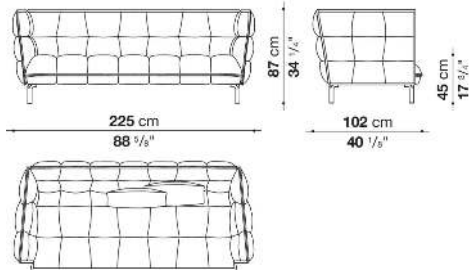


Husk-Sofa

SOFAS

2014

Patricia Urquiola

Description

Warm and comfortable, Husk-Sofa is born from the overturning of the traditional construction process of a sofa: it is in fact its soft and flexible parts that have structural qualities. It has a deep seat and comes in two sizes. Its important volume is made lighter by the supports available in different finishes, while the loose down cushions increase its comfort. Refined and informal at the same time, Husk-Sofa revisits the tradition of Chesterfield sofas and addresses the theme of capitonné quilting in a contemporary version. The height of the feet from ground is 17,5 cm (6 7/8").

Technical information

Internal frame

tubular steel and steel profiles

Internal frame upholstery

flexible cold shaped polyurethane foam, polyester fibre cover

Back cushion (HS55-HS55C)

down feather and polyester fibre, pillow style typology

Feet

die-cast aluminium

Ferrules

thermoplastic material

Cover

fabric

Technical drawings

HS225