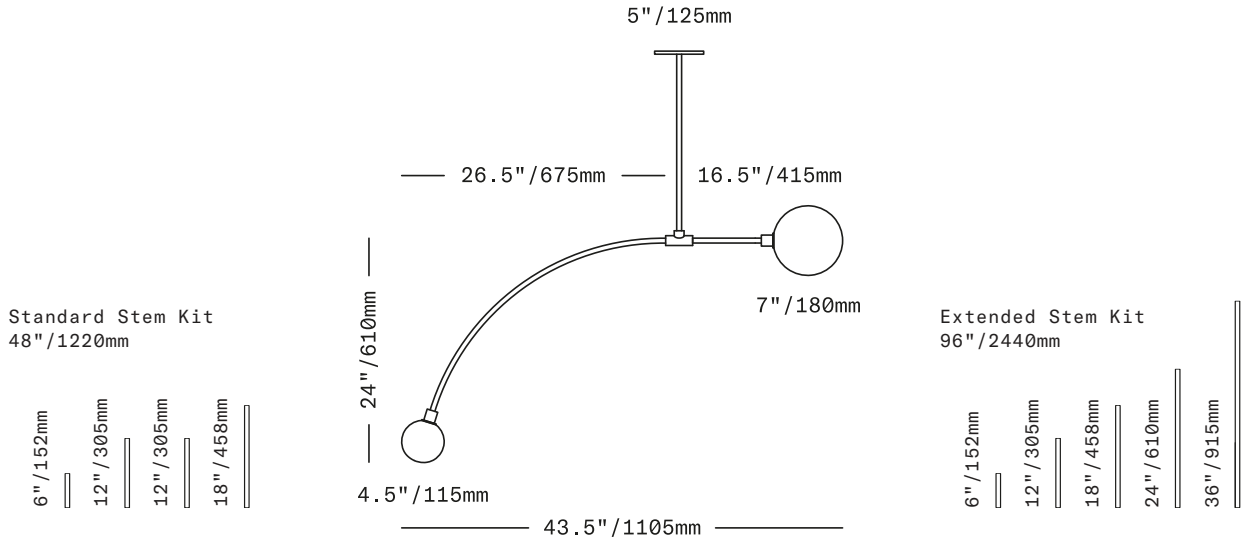

## Balance 1.0

PENDANT

A minimal, sculptural suspended light composed of a larger, 7"/180mm diffuser of handblown Czech glass on a short horizontal stem opposite a smaller, 4.5"/110mm diffuser on a longer, downward arching stem. The glass diffusers are available in both "dipped" glass, featuring the SkLO double-dipped flame-polished mouth and "textured" glass, featuring a soft, frosted finish and subtle sculpted vertical ridges.

UL listed suitable for dry and damp locations (US & Canada)

Sockets 120V G9 7W Max (LED bulbs included)

Requires recessed electrical box for installation

Standard canopy does NOT accommodate sloped ceilings or swagging of this light. Other canopy options are available at an additional cost. Visit the Accessories page on our website to see available canopy options and review compatibility

Fixture includes our field-adjustable Standard Stem Kit (consists of (1) 6"/152mm, (2) 12"/305mm, and (1) 18"/458mm combinable stem sections) – additional Stem Kits are available at additional cost

Our field-adjustable Extended Stem Kit is available at additional cost (consists of (1) 6"/152mm, (1) 12"/305mm, (1) 18"/458mm, (1) 24"/610mm and (1) 36"/915mm combinable stem sections)

Custom cut-to-order stems (not field-adjustable) available – requires specified OAL (overall drop length) – minimum OAL 30"/770mm. Lengths over 72"/1840mm available at additional cost

Fixture weight (approximate): 10lbs/5kg