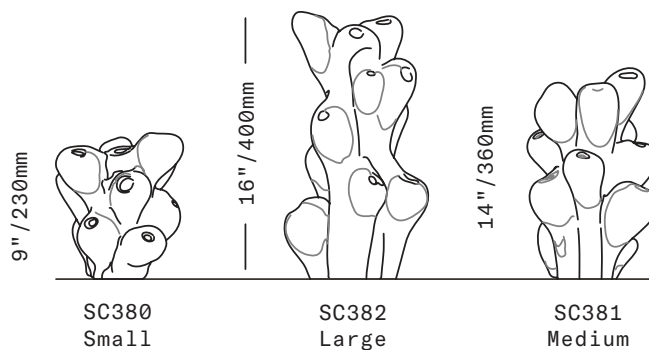

SkLO

Bloom

OBJECT

From left: Small/Pink Palette, Large/Blue Palette, Medium/Olive Palette

SkLO Bloom Objects are organic sculptural compositions of multiple smaller pod-shapes fused together while hot to form larger pieces. The bottoms are cut and polished. No two exactly alike.

Three sizes, three colors

All glass dimensions are approximate – handblown glass dimensions vary by nature and intent

Made in the Czech Republic

SC380 [---]
SC381 [---]
SC382 [---]

Small
Medium
Large

Glass colors